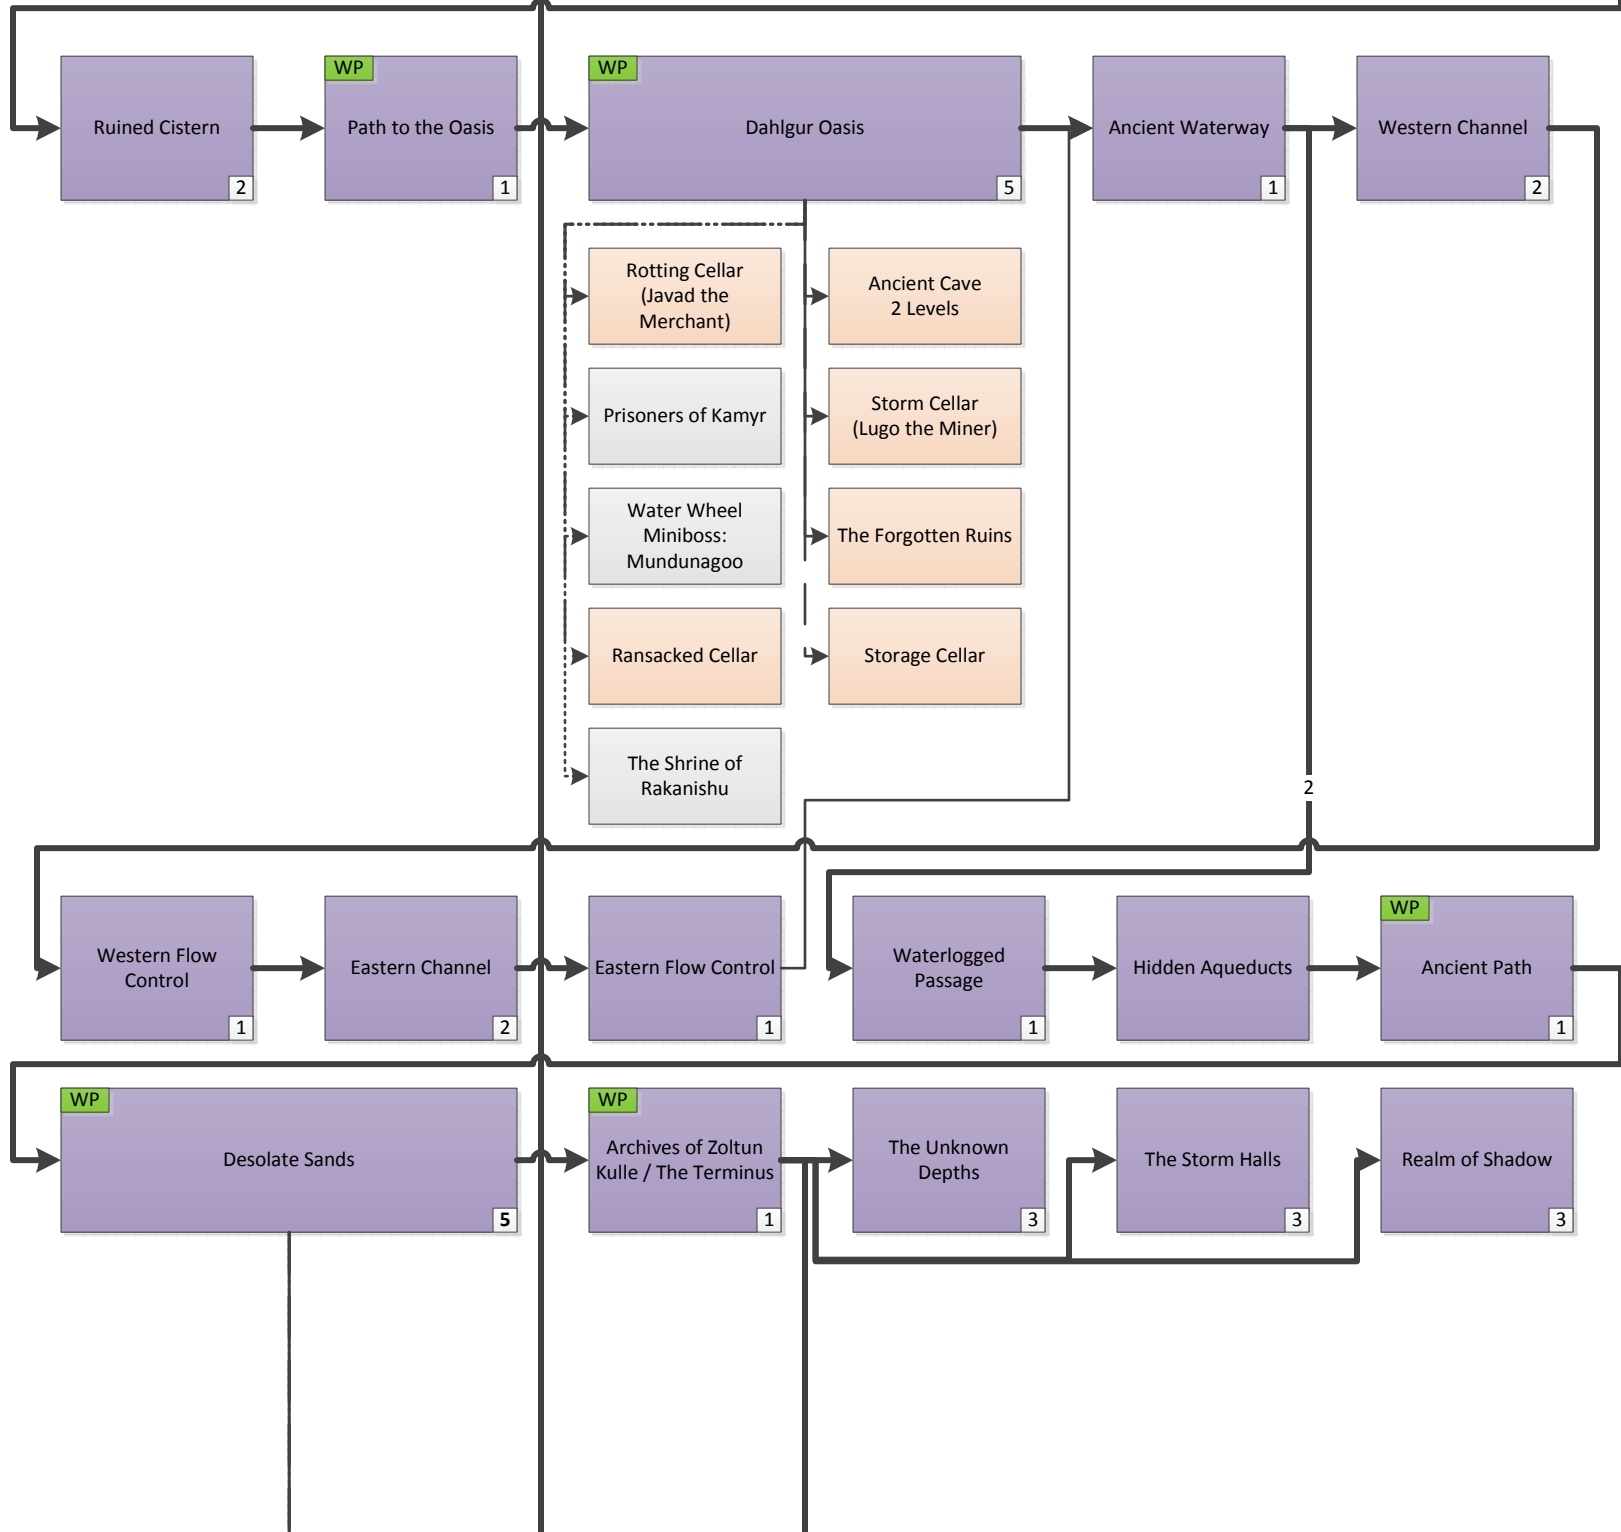

Diablo 3 Game Map

LEGEND

Zone

Base Zone

Event / Random
Spawn

Connected Zone

Waypoint

Zone Sizes	
1	Very Small
2	Small
3	Average
4	Large
5	Very Large

————— Main Connector / Storyline Progress —————>

- - - - - Random Spawn to Zone - - - - ->

..... Random Spawn to Event / Area.....>

Map Version 1.00
Game Version 1.0.3
06/23/2012

ACT I

ACT II

ACT III

ACT IV