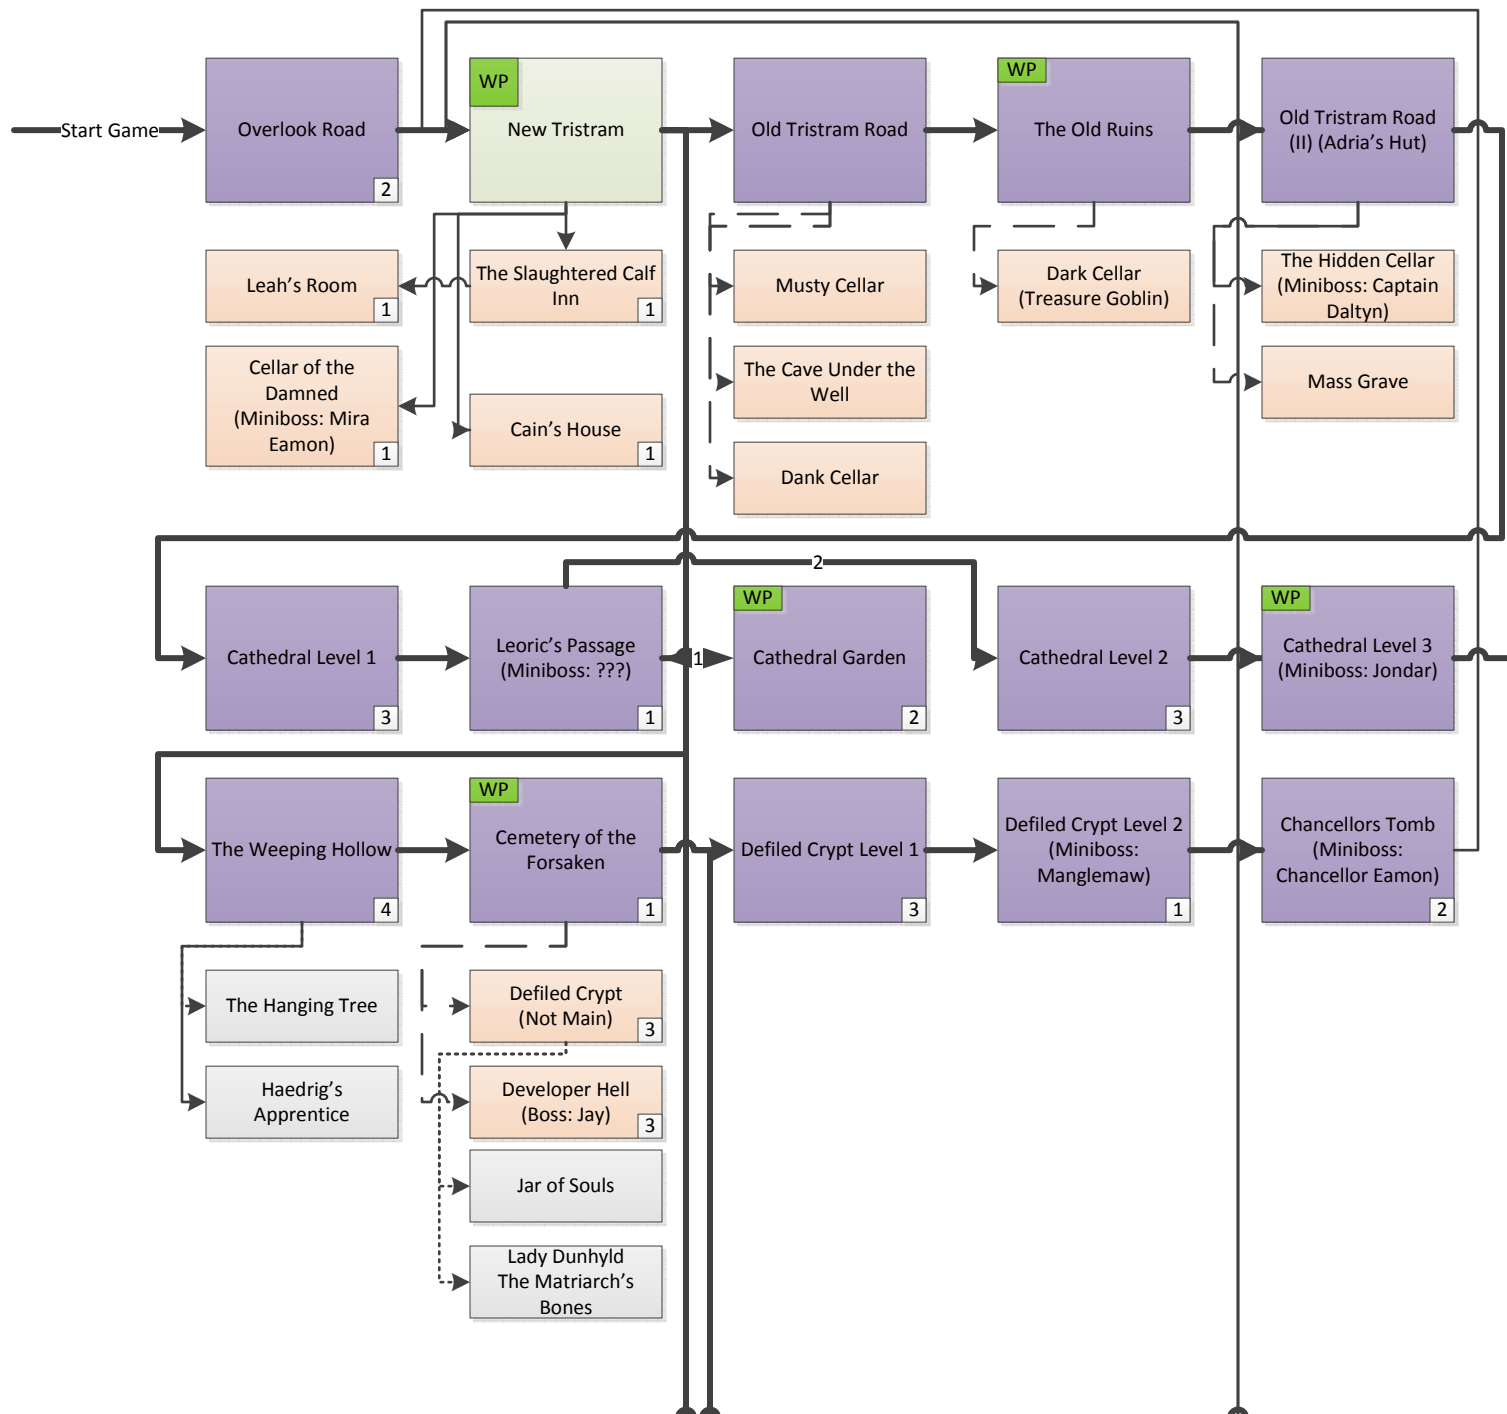

Diablo 3 Game Map

LEGEND

Zone

Base Zone

Event / Random
Spawn

Connected Zone

Waypoint

Zone Sizes	
1	Very Small
2	Small
3	Average
4	Large
5	Very Large

————— Main Connector / Storyline Progress —————>

- - - - - Random Spawn to Zone - - - - ->

..... Random Spawn to Event / Area.....>

Map Version 1.00
Game Version 1.0.3
06/23/2012

ACT I

ACT II

ACT III

ACT IV