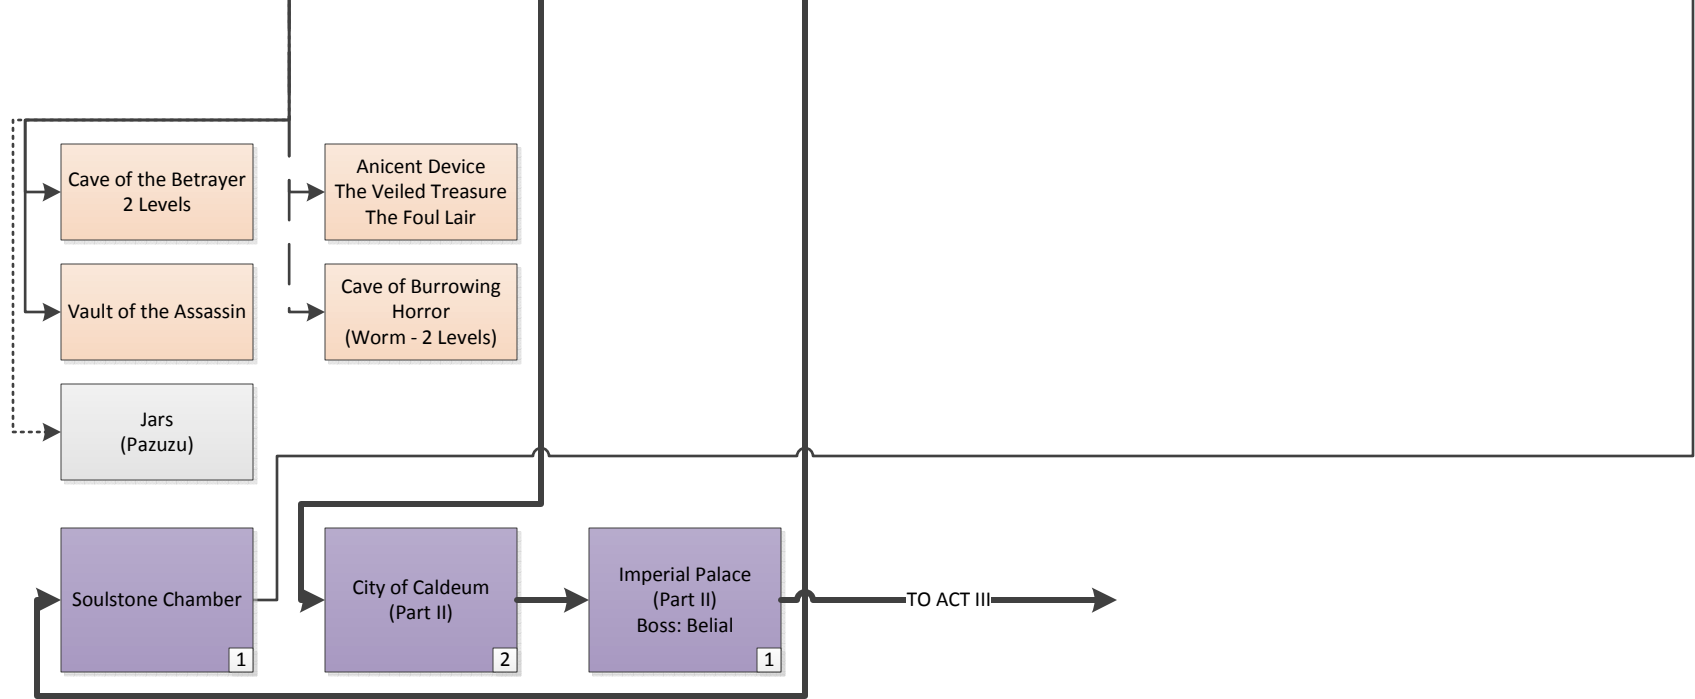

Diablo 3 Game Map

LEGEND

Zone

Base Zone

Event / Random
Spawn

Connected Zone

Waypoint

Zone Sizes	
1	Very Small
2	Small
3	Average
4	Large
5	Very Large

————— Main Connector / Storyline Progress —————>

- - - - - Random Spawn to Zone - - - - ->

..... Random Spawn to Event / Area.....>

Map Version 1.00
Game Version 1.0.3
06/23/2012

ACT I

ACT II

ACT III

ACT IV