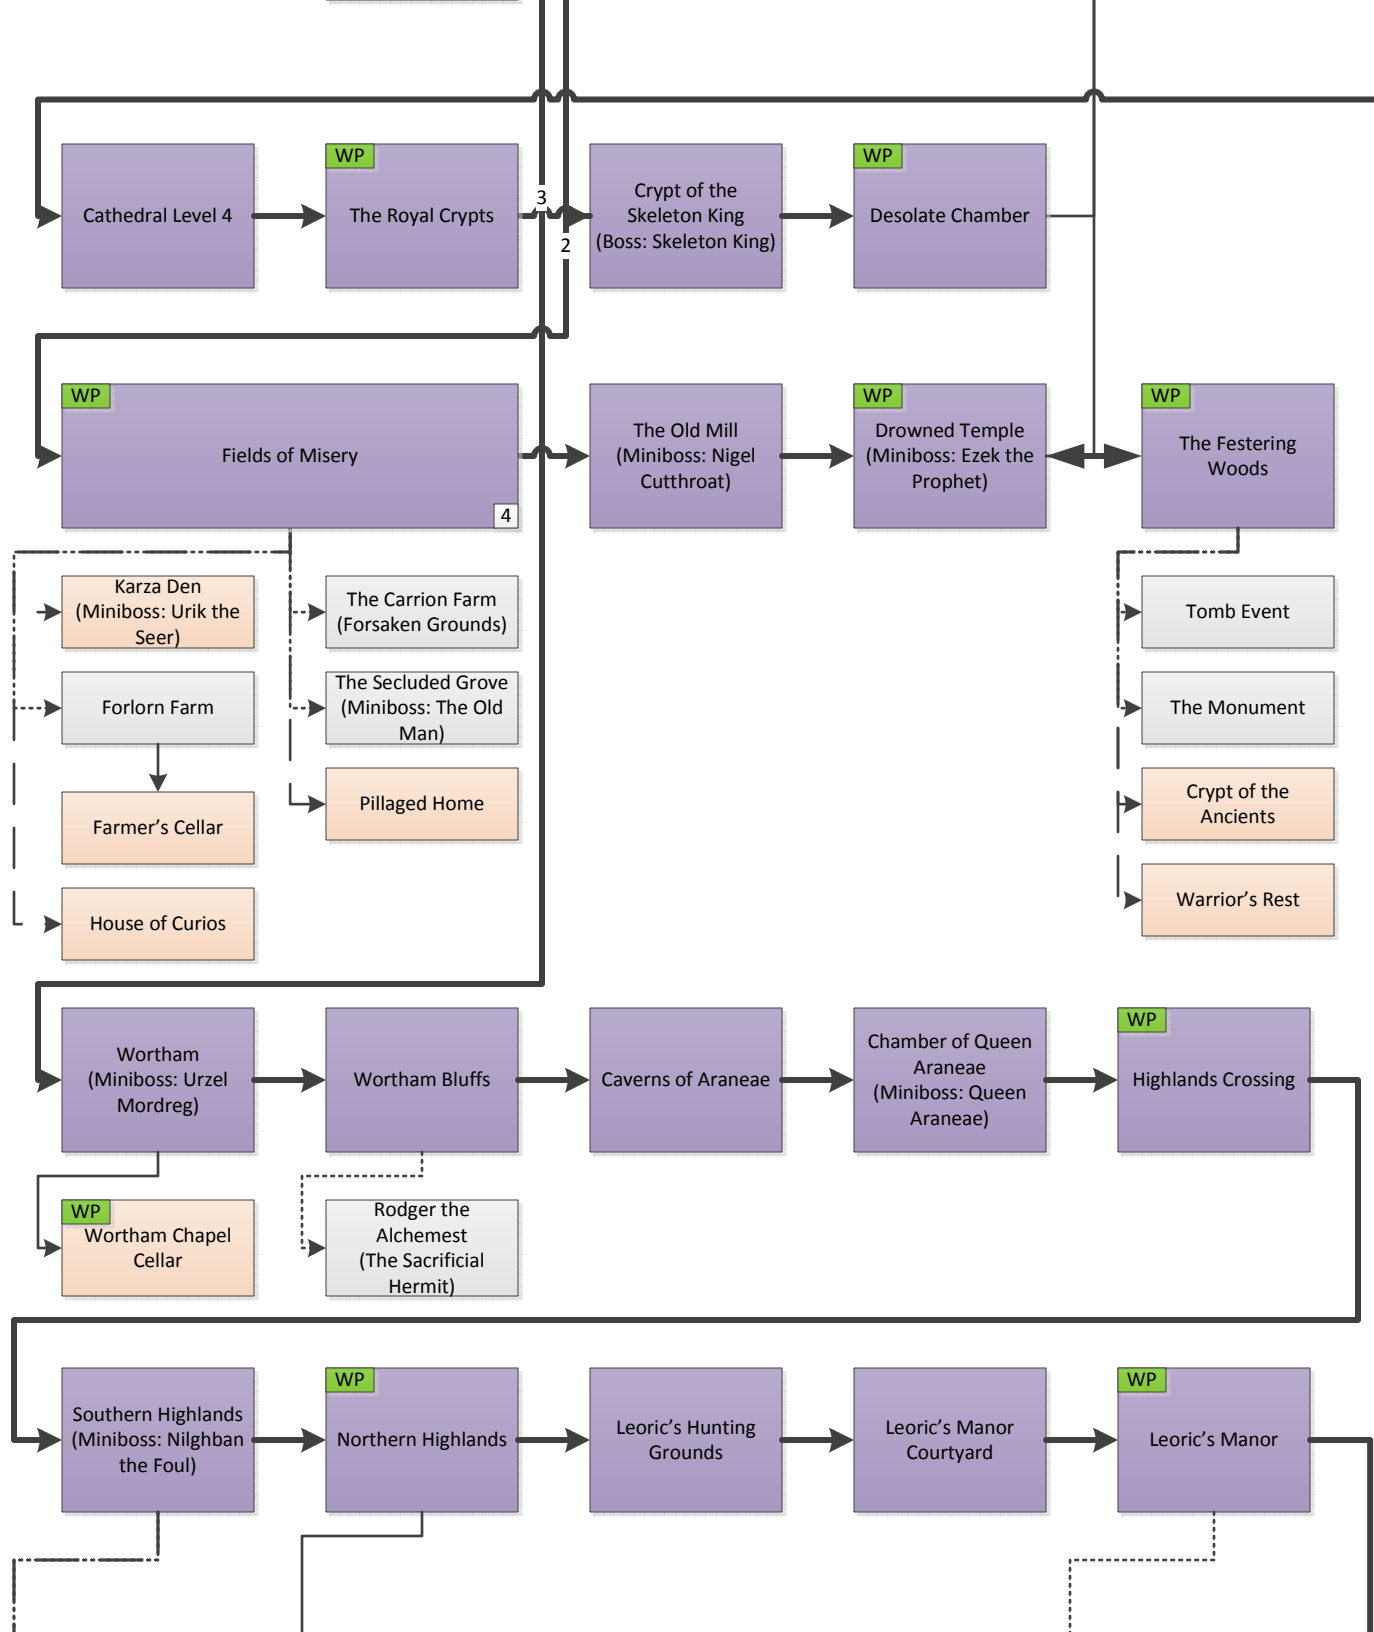

Diablo 3 Game Map

LEGEND

Zone

Base Zone

Event / Random
Spawn

Connected Zone

Waypoint

Zone Sizes	
1	Very Small
2	Small
3	Average
4	Large
5	Very Large

————— Main Connector / Storyline Progress —————>

- - - - - Random Spawn to Zone - - - - ->

..... Random Spawn to Event / Area.....>

Map Version 1.00
Game Version 1.0.3
06/23/2012

ACT I

ACT II

ACT III

ACT IV