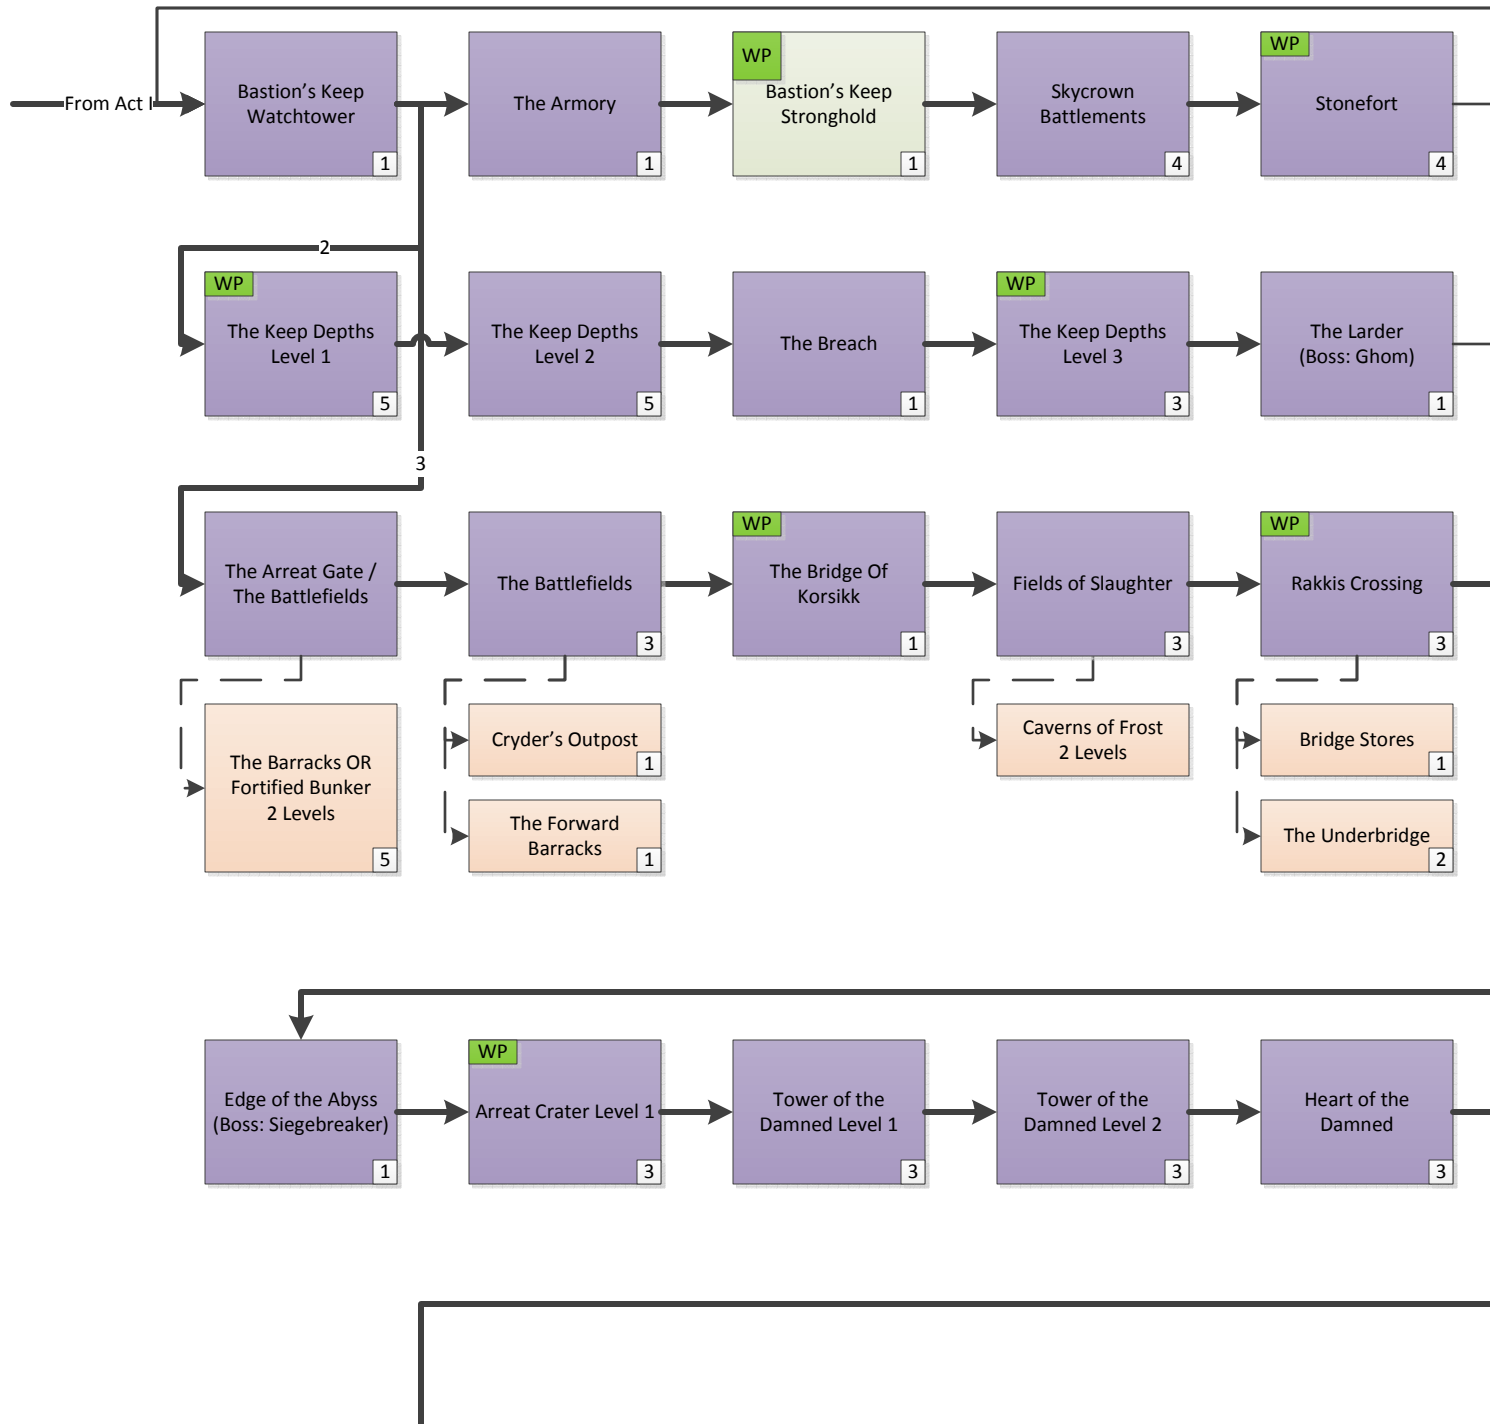

Diablo 3 Game Map

LEGEND

Zone

Base Zone

Event / Random
Spawn

Connected Zone

Waypoint

Zone Sizes	
1	Very Small
2	Small
3	Average
4	Large
5	Very Large

————— Main Connector / Storyline Progress —————>

- - - - - Random Spawn to Zone - - - - ->

..... Random Spawn to Event / Area.....>

Map Version 1.00
Game Version 1.0.3
06/23/2012

ACT I

ACT II

ACT III

ACT IV