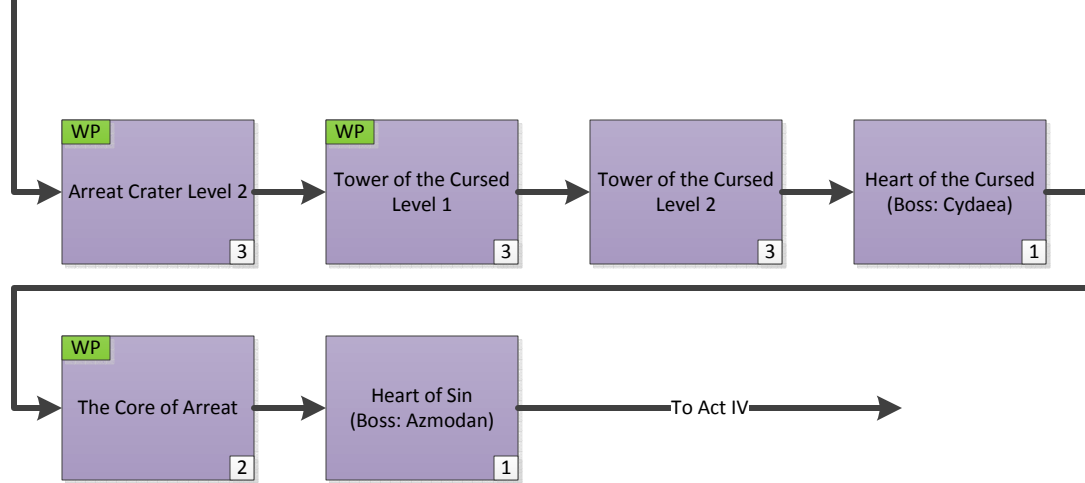

————— Main Connector / Storyline Progress —————>

- - - - - Random Spawn to Zone - - - - ->

..... Random Spawn to Event / Area.....>

Map Version 1.00
Game Version 1.0.3
06/23/2012

ACT I

ACT II

ACT III

ACT IV