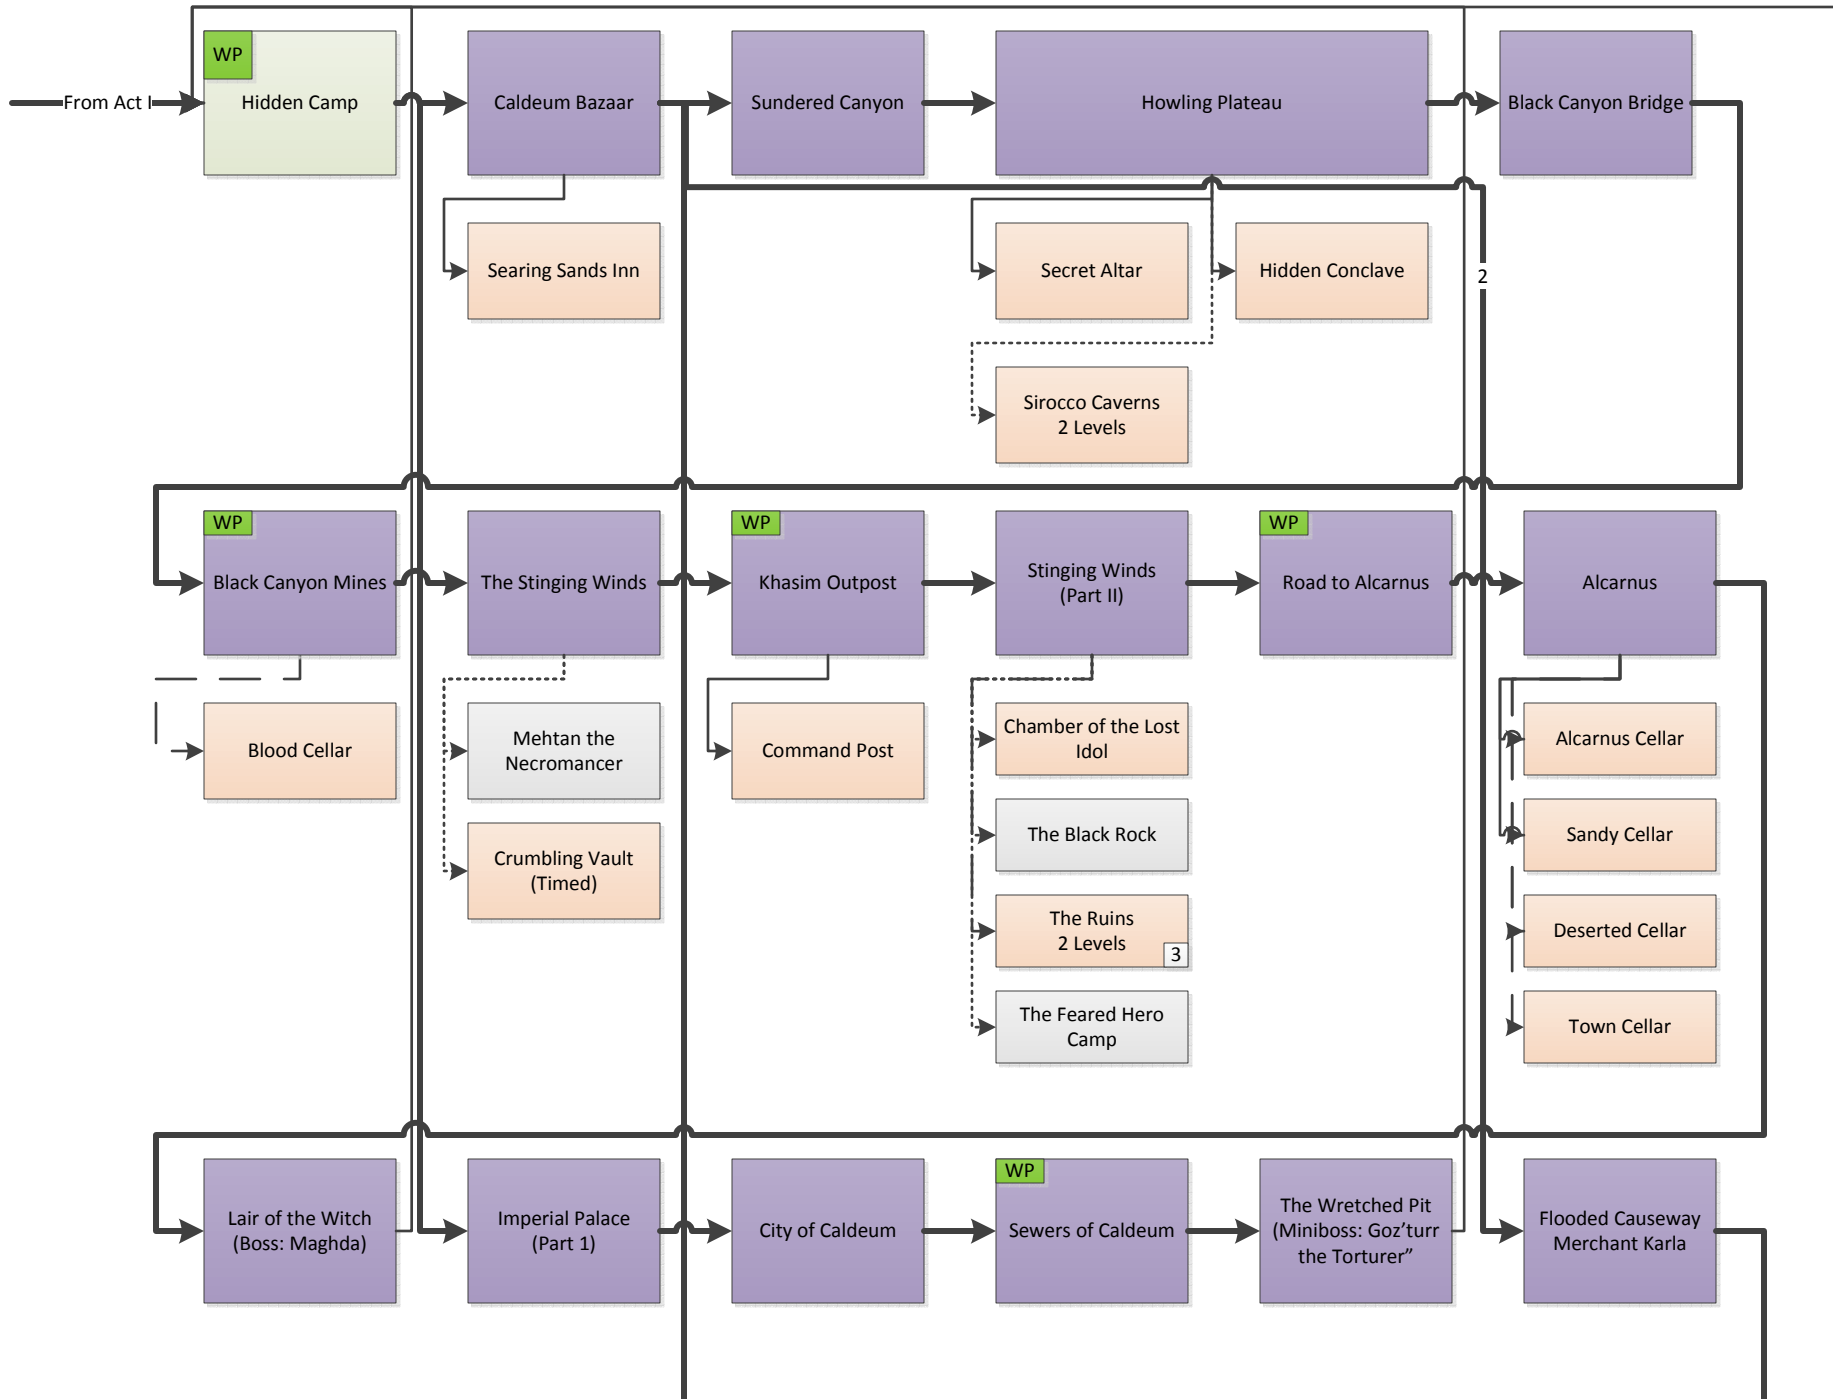

Diablo 3 Game Map

LEGEND

Zone

Base Zone

Event / Random
Spawn

Connected Zone

Waypoint

Zone Sizes	
1	Very Small
2	Small
3	Average
4	Large
5	Very Large

————— Main Connector / Storyline Progress —————>

- - - - - Random Spawn to Zone - - - - ->

..... Random Spawn to Event / Area.....>

Map Version 1.00
Game Version 1.0.3
06/23/2012

ACT I

ACT II

ACT III

ACT IV