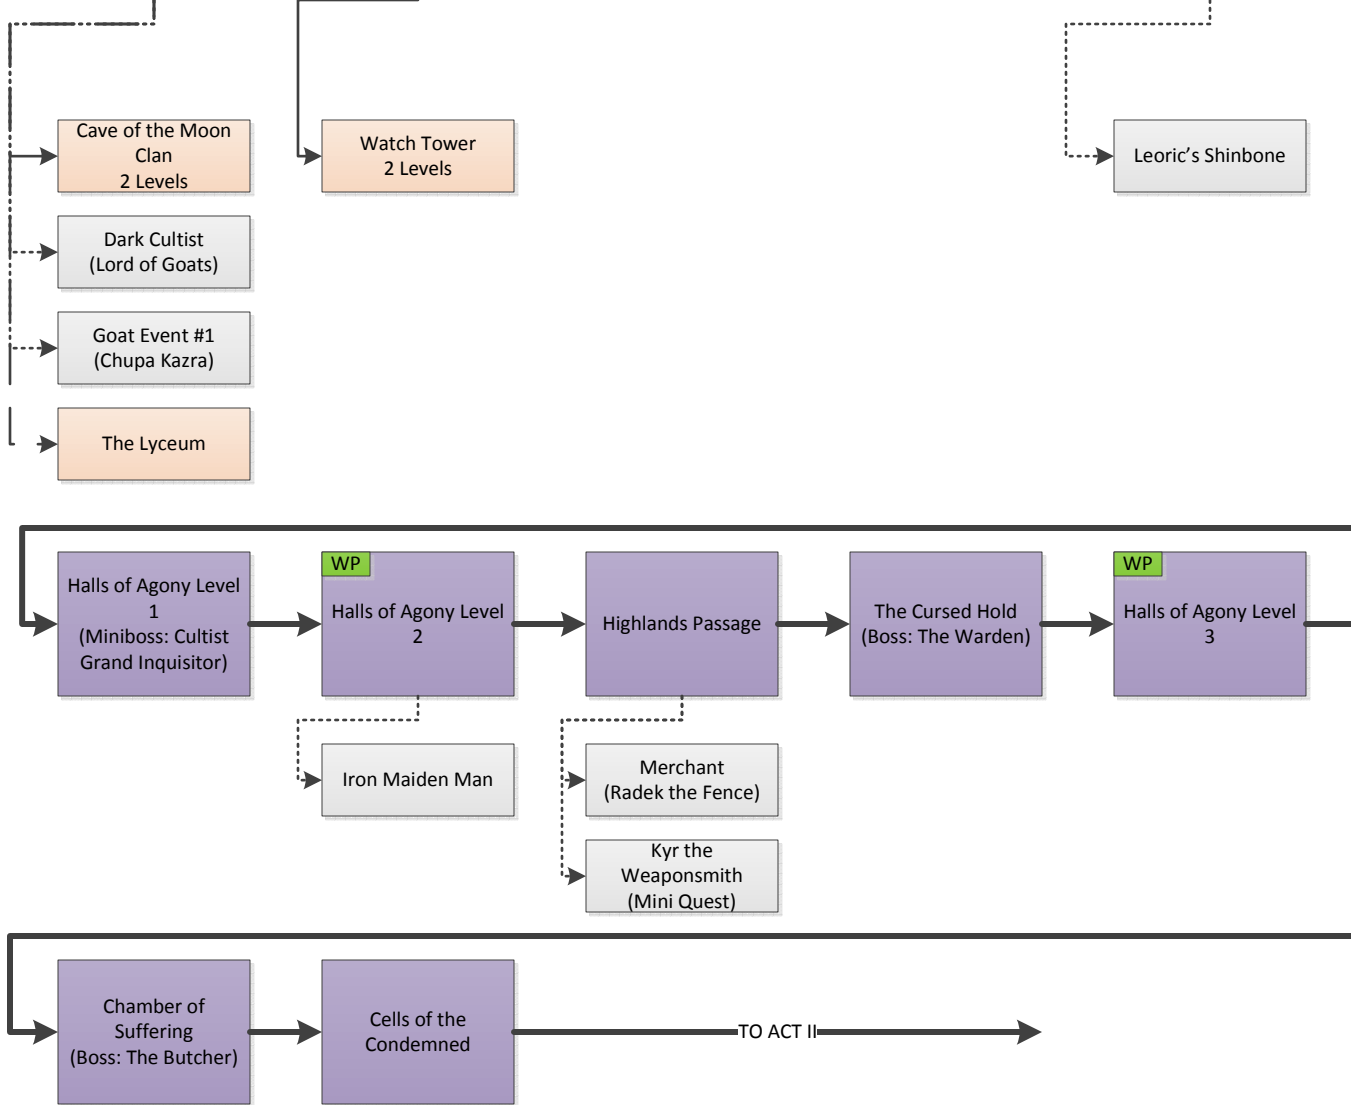

Diablo 3 Game Map

LEGEND

Zone

Base Zone

Event / Random
Spawn

Connected Zone

Waypoint

Zone Sizes	
1	Very Small
2	Small
3	Average
4	Large
5	Very Large

————— Main Connector / Storyline Progress —————>

- - - - - Random Spawn to Zone - - - - ->

..... Random Spawn to Event / Area.....>

Map Version 1.00
Game Version 1.0.3
06/23/2012

ACT I

ACT II

ACT III

ACT IV